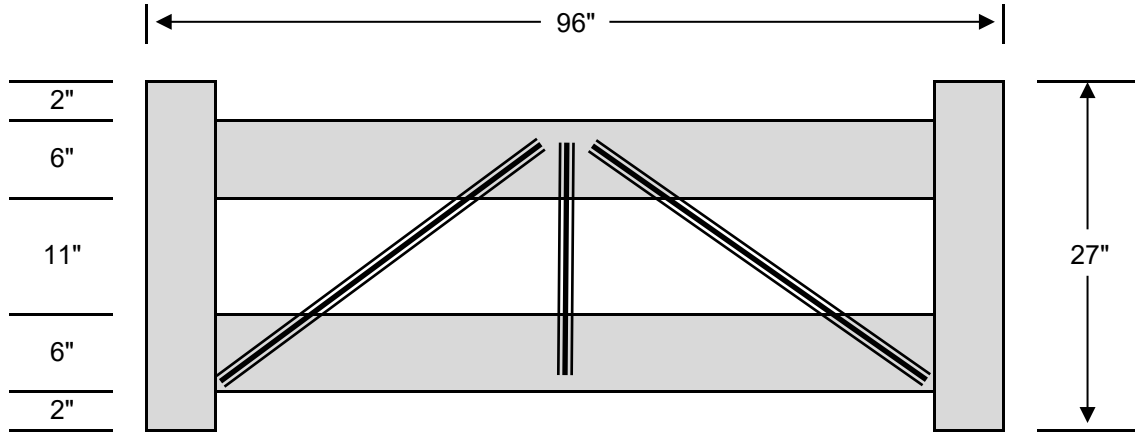

G_HF-2R-2X6

0	Material List			Pulled From		
	QTY	Item	Dimensions	White	Tan	Khaki
0	Socket Post	4" x 4" x 27"	54"	54"	54"	
0	Post Caps	4" x 4"	4"	4"	4"	
0	Rails	2" x 6" x 95.5"	96"	96"	96"	
0	Cross Brace	45"	144"	90"	90"	
0	Cross Brace	22"	144"	90"	90"	
0	Vinyl Fence Glue	1.5 Oz	1.5 Oz	1.5 Oz	1.5 Oz	
0	Screws	#10 x 1"				
0	Screw Caps					
G_HF-2R-2X6