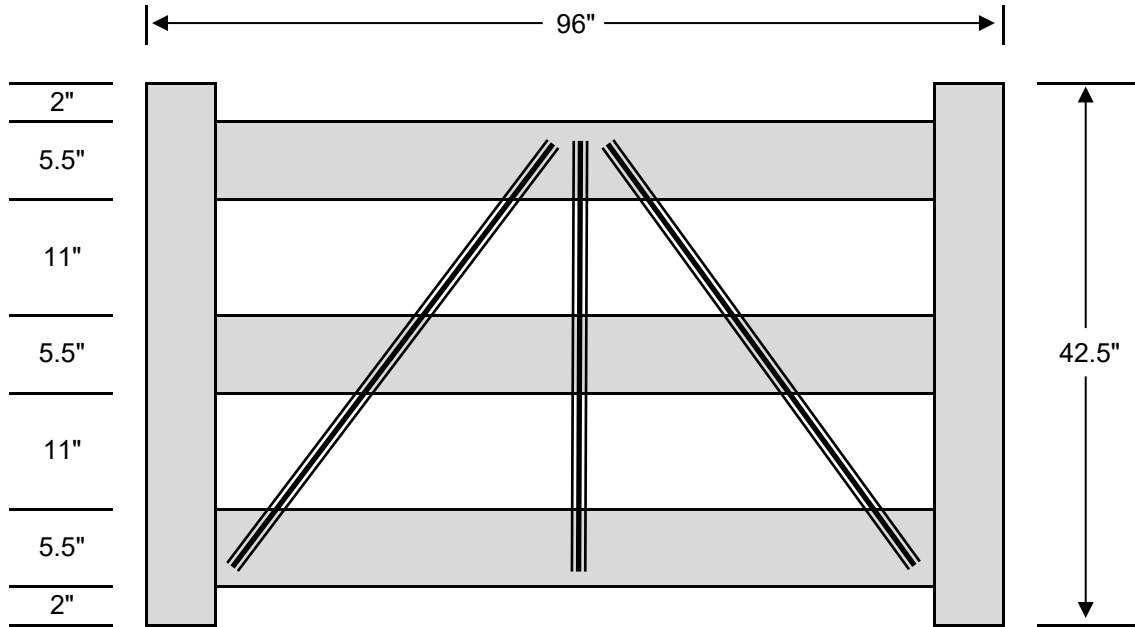

G_HF-4R-1.5X5.5

1	Material List		Pulled From		
	QTY	Item	Dimensions	White	Tan
2	Socket Post	4" x 4" x 53"	54"	54"	54"
2	Post Caps	4" x 4"	4"	4"	4"
4	Rails	1.5" x 5.5" x 95.5"	95.75" Blank	95.75"	95.75"
2	Cross Brace	61"	144"	90"	90"
1	Cross Brace	48"	144"	90"	90"
1	Vinyl Fence Glue	1.5 Oz	1.5 Oz	1.5 Oz	1.5 Oz
28	Screws	#10 x 1"			
24	Screw Caps				

G_HF-4R-1.5X5.5

G_HF-2R-1.5X5.5

0	Material List			Pulled From		
	QTY	Item	Dimensions	White	Tan	Khaki
0	Socket Post	4" x 4" x 26"		54"	54"	54"
0	Post Caps	4" x 4"		4"	4"	4"
0	Rails	1.5" x 5.5" x 95.5"		95.75" Blank	95.75"	95.75"
0	Cross Brace	47.875"		144"	90"	90"
0	Cross Brace	21"		144"	90"	90"
0	Vinyl Fence Glue	1.5 Oz		1.5 Oz	1.5 Oz	1.5 Oz
0	Screws	#10 x 1"				
0	Screw Caps					

G_HF-2R-1.5X5.5

G_HF-3R-1.5X5.5

0	Material List		Pulled From		
	QTY	Item	Dimensions	White	Tan
0	Socket Post	4" x 4" x 42.5"	45"	45"	45"
0	Post Caps	4" x 4"	4"	4"	4"
0	Rails	1.5" x 5.5" x 95.5"	95.75" Blank	95.75"	95.75"
0	Cross Brace	53"	144"	90"	90"
0	Cross Brace	38"	144"	90"	90"
0	Vinyl Fence Glue	1.5 Oz	1.5 Oz	1.5 Oz	1.5 Oz
0	Screws	#10 x 1"			
0	Screw Caps				