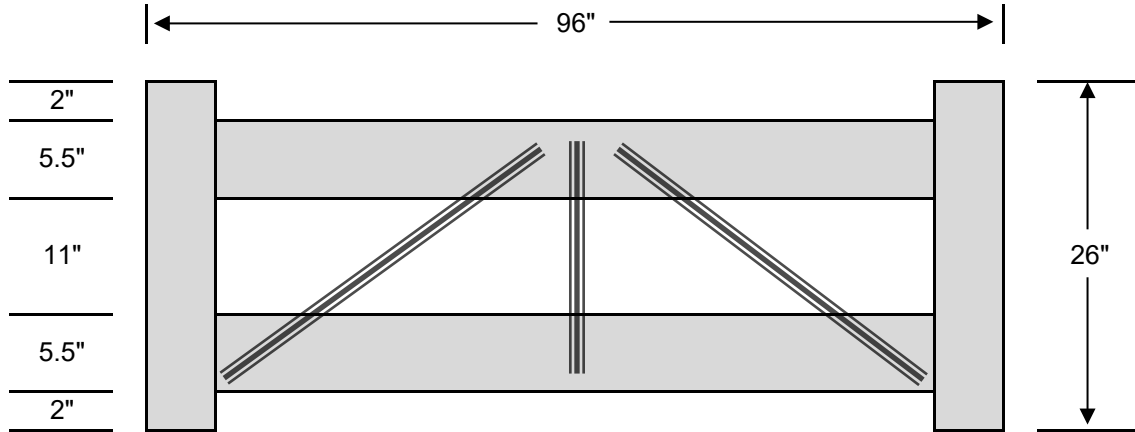

G_HF-4R-1.5X5.5

1	Material List		Pulled From		
	QTY	Item	Dimensions	White	Tan
2	Socket Post	4" x 4" x 53"	54"	54"	54"
2	Post Caps	4" x 4"	4"	4"	4"
4	Rails	1.5" x 5.5" x 95.5"	95.75" Blank	95.75"	95.75"
2	Cross Brace	61"	144"	90"	90"
1	Cross Brace	48"	144"	90"	90"
1	Vinyl Fence Glue	1.5 Oz	1.5 Oz	1.5 Oz	1.5 Oz
28	Screws	#10 x 1"			
24	Screw Caps				

G_HF-4R-1.5X5.5

G_HF-2R-1.5X5.5

0	Material List			Pulled From		
	QTY	Item	Dimensions	White	Tan	Khaki
0	Socket Post	4" x 4" x 26"		54"	54"	54"
0	Post Caps	4" x 4"		4"	4"	4"
0	Rails	1.5" x 5.5" x 95.5"		95.75" Blank	95.75"	95.75"
0	Cross Brace	47.875"		144"	90"	90"
0	Cross Brace	21"		144"	90"	90"
0	Vinyl Fence Glue	1.5 Oz		1.5 Oz	1.5 Oz	1.5 Oz
0	Screws	#10 x 1"				
0	Screw Caps					

G_HF-2R-1.5X5.5

G_HF-3R-1.5X5.5

0	Material List		Pulled From		
	QTY	Item	Dimensions	White	Tan
0	Socket Post	4" x 4" x 42.5"	45"	45"	45"
0	Post Caps	4" x 4"	4"	4"	4"
0	Rails	1.5" x 5.5" x 95.5"	95.75" Blank	95.75"	95.75"
0	Cross Brace	53"	144"	90"	90"
0	Cross Brace	38"	144"	90"	90"
0	Vinyl Fence Glue	1.5 Oz	1.5 Oz	1.5 Oz	1.5 Oz
0	Screws	#10 x 1"			
0	Screw Caps				