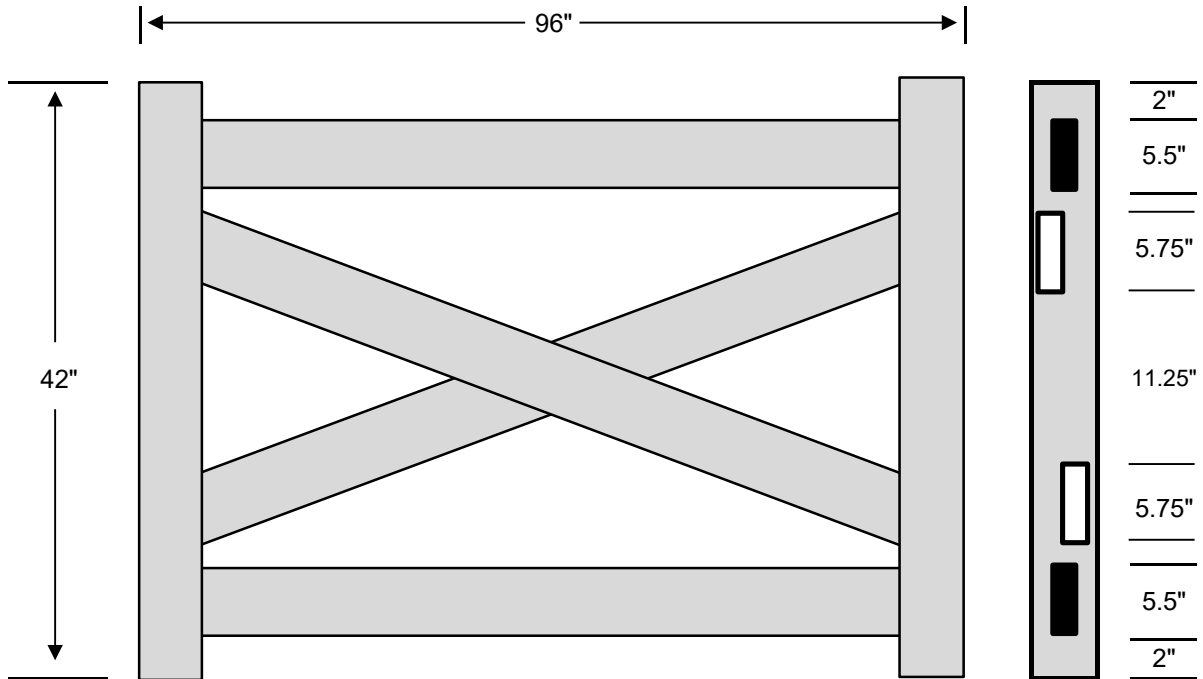

G_HF-CBUCK-96

1	Material List			Pulled From		
	QTY	Item	Dimensions	White	Tan	Khaki
2	Socket Post	4" x 4" x 42"	45"	45"	45"	
2	Post Caps	4" x 4"	4"	4"	4"	
2	Rails	1.5" x 5.5" x 95.5"	95.75" Blank	95.75"	95.75"	
2	Rails	1.5" x 5.5" x 96.5"	98" NOE	98" NOE	98" NOE	
1	Vinyl Fence Glue	1.5 Oz	1.5 Oz	1.5 Oz	1.5 Oz	
4	Screws	#10 x 1"				

G_HF-CBUCK-96