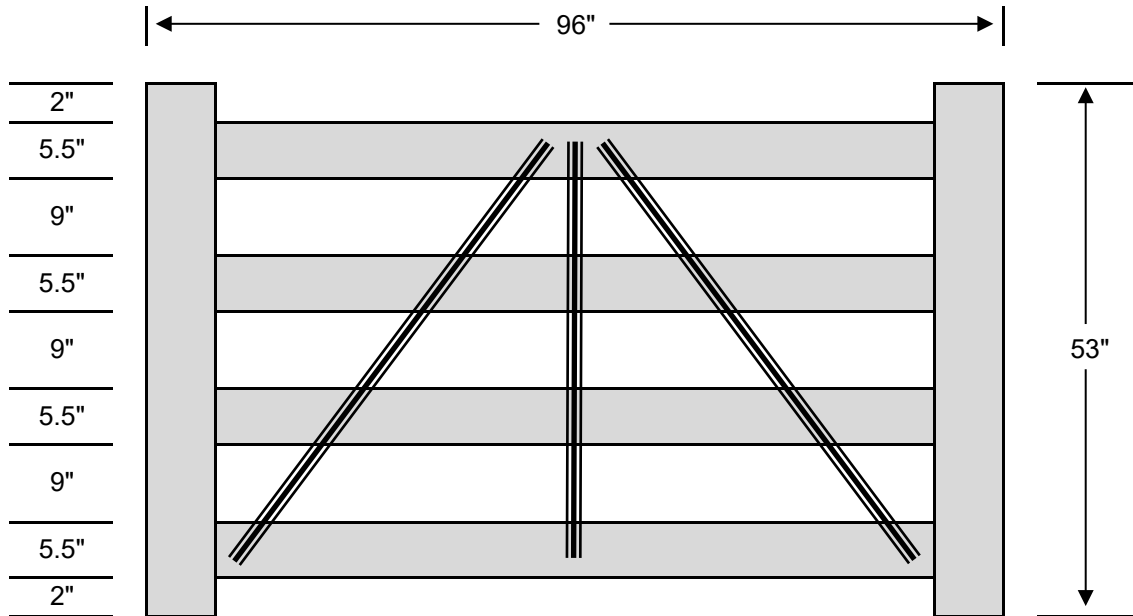

G_HF-4R-1.5X5.5

1	Material List		Pulled From		
	QTY	Item	Dimensions	White	Tan
2	Socket Post	4" x 4" x 53"	54"	54"	54"
2	Post Caps	4" x 4"	4"	4"	4"
4	Rails	1.5" x 5.5" x 95.5"	95.75" Blank	95.75"	95.75"
2	Cross Brace	61"	144"	90"	90"
1	Cross Brace	48"	144"	90"	90"
1	Vinyl Fence Glue	1.5 Oz	1.5 Oz	1.5 Oz	1.5 Oz
28	Screws	#10 x 1"			
24	Screw Caps				

G_HF-4R-1.5X5.5

G_HF-2R-1.5X5.5

0	Material List			Pulled From		
	QTY	Item	Dimensions	White	Tan	Khaki
0	Socket Post	4" x 4" x 26"		54"	54"	54"
0	Post Caps	4" x 4"		4"	4"	4"
0	Rails	1.5" x 5.5" x 95.5"		95.75" Blank	95.75"	95.75"
0	Cross Brace	47.875"		144"	90"	90"
0	Cross Brace	21"		144"	90"	90"
0	Vinyl Fence Glue	1.5 Oz		1.5 Oz	1.5 Oz	1.5 Oz
0	Screws	#10 x 1"				
0	Screw Caps					

G_HF-2R-1.5X5.5

G_HF-3R-1.5X5.5

0	Material List		Pulled From		
	QTY	Item	Dimensions	White	Tan
0	Socket Post	4" x 4" x 42.5"	45"	45"	45"
0	Post Caps	4" x 4"	4"	4"	4"
0	Rails	1.5" x 5.5" x 95.5"	95.75" Blank	95.75"	95.75"
0	Cross Brace	53"	144"	90"	90"
0	Cross Brace	38"	144"	90"	90"
0	Vinyl Fence Glue	1.5 Oz	1.5 Oz	1.5 Oz	1.5 Oz
0	Screws	#10 x 1"			
0	Screw Caps				