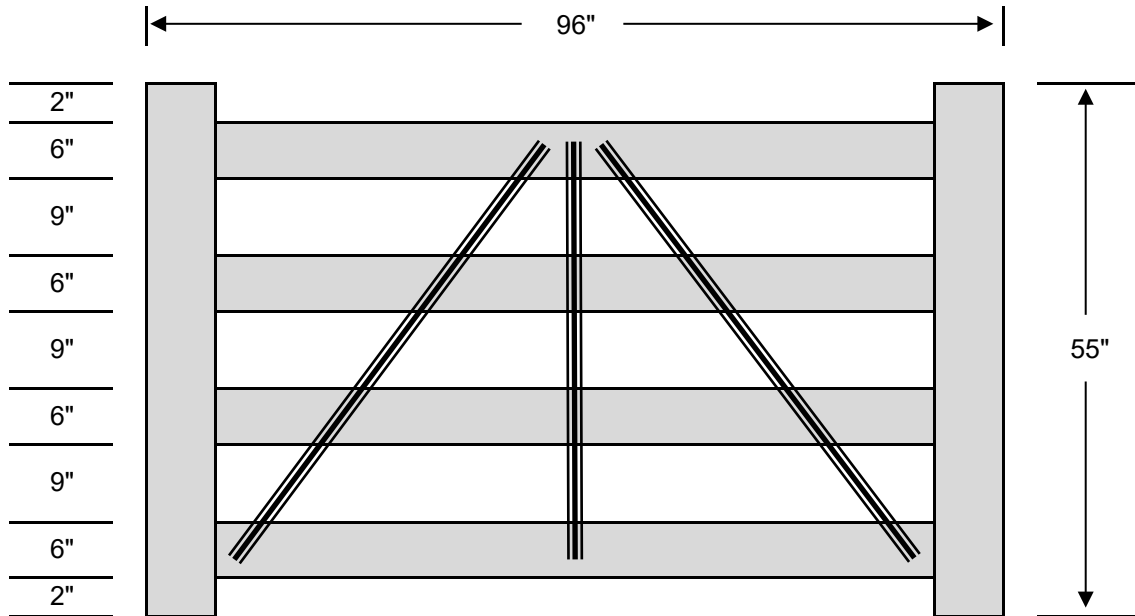

G_HF-2R-2X6

1	Material List		Pulled From		
QTY	Item	Dimensions	White	Tan	Khaki
2	Socket Post	4" x 4" x 55"	72"	84"	84"
2	Post Caps	4" x 4"	4"	4"	4"
4	Rails	2" x 6" x 95.5	96"	96"	96"
2	Cross Brace	63"	144"	90"	90"
1	Cross Brace	50"	144"	90"	90"
1	Vinyl Fence Glue	1.5 Oz	1.5 Oz	1.5 Oz	1.5 Oz
28	Screws	#10 x 1"			
24	Screw Caps				

G_HF-4R-2X6