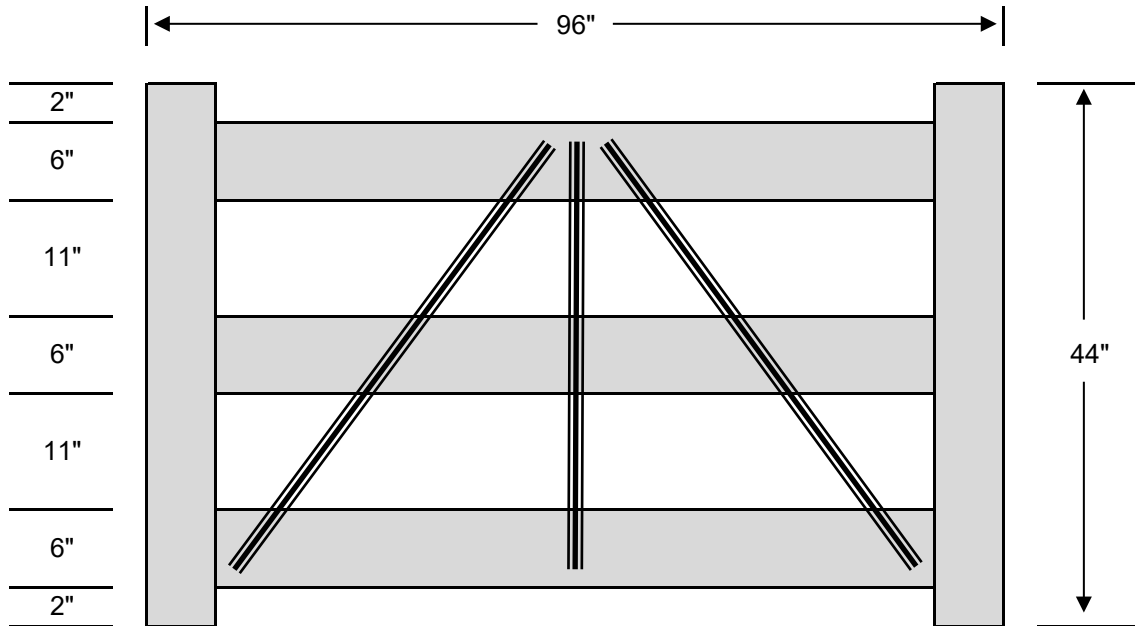

G_HF-3R-2X6

1	Material List			Pulled From		
	QTY	Item	Dimensions	White	Tan	Khaki
2	Socket Post	4" x 4" x 44"	45"	45"	45"	
2	Post Caps	4" x 4"	4"	4"	4"	
3	Rails	2" x 6" x 95.5"	96"	96"	96"	
2	Cross Brace	55"	144"	90"	90"	
1	Cross Brace	39"	144"	90"	90"	
1	Vinyl Fence Glue	1.5 Oz	1.5 Oz	1.5 Oz	1.5 Oz	
22	Screws	#10 x 1"				
18	Screw Caps					

G_HF-3R-2X6